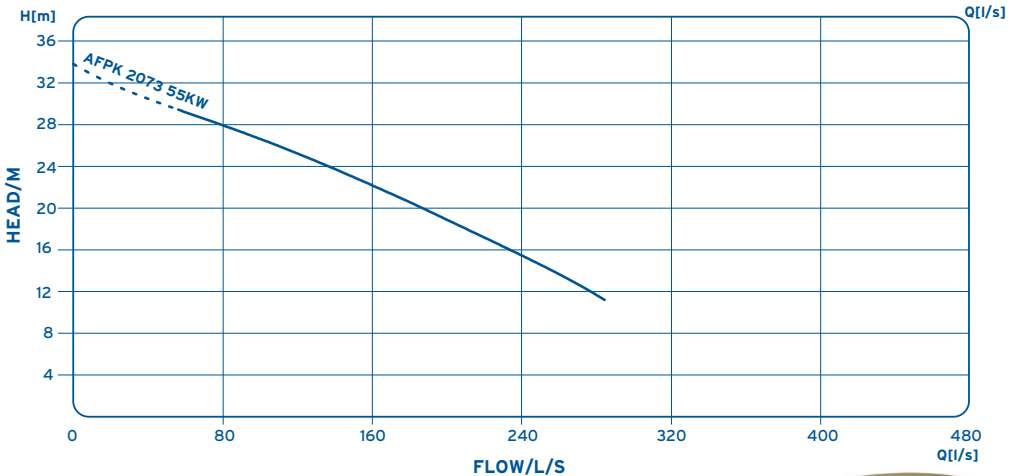

## PUMP PERFORMANCE

<b>Model:</b>	AFPK2073
<b>Motor type (V):</b>	415 (3-Phase) 50Hz
<b>Motor rating (Kw):</b>	55
<b>Running current: (Amps)</b>	94
<b>Running speed:</b>	1450 rpm
<b>Discharge port (mm):</b>	200
<b>Suction inlet port (mm):</b>	200
<b>Maximum solids (mm):</b>	100
<b>EX Rated:</b>	Yes
<b>Cooling jacket:</b>	Yes

### Dimensions (H x W) mm:

<b>Guide rail option:</b>	1490 x 775
<b>Weight (Kg):</b>	900
<b>Transportable option:</b>	1520 x 1235
<b>Weight (Kg):</b>	940

Please see the pump  
accessory section

**SYKES PUMPS** 