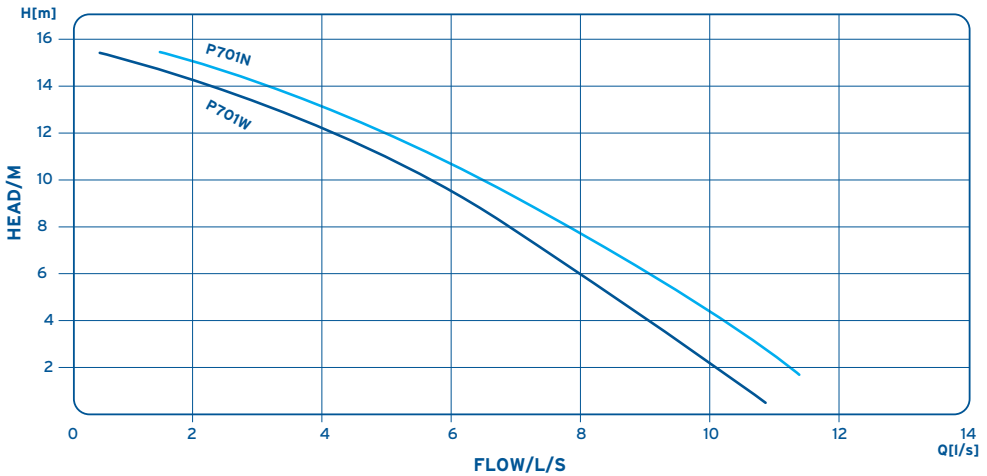

SYKES PUMPS

sykes-pumps.com

or call us Free on **0800 211 611**

**SUBMERSIBLE
DRAINAGE**

P701

106