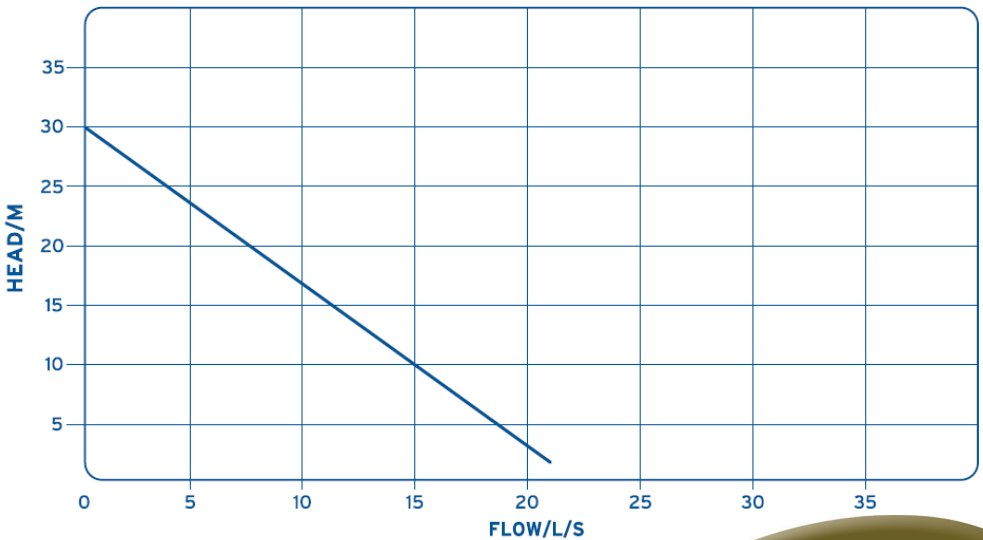

SYKES PUMPS

sykes-pumps.com

or call us Free on **0800 211 611**

**SUBMERSIBLE
WASTEWATER**

NX3085 SH

www.